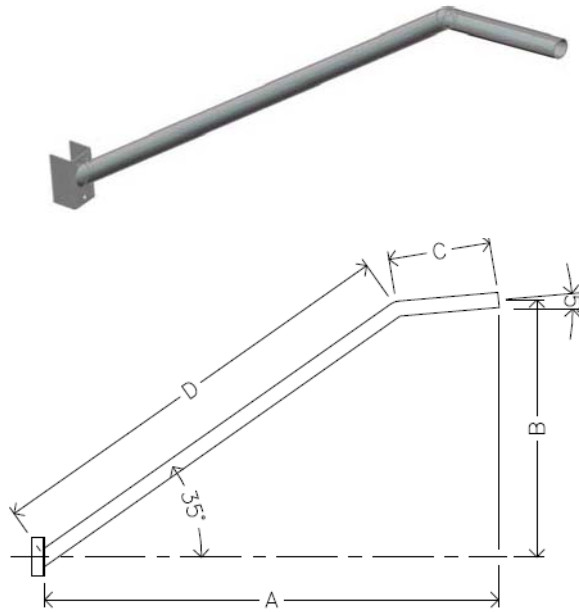

Lighting Arms

Catalog	A (ft-in)	B (ft-in)	C (ft-in)	D (ft-in)	Steel Pipe
4-mpbz-2	3'-11 3/16"	1'-11 1/2"	1'- 3 3/4"	2'- 2 1/2"	2" Nom Sch 30
5-mpbz-2	4'- 11"	2'- 7 7/8"	1'- 3 3/4"	4'- 4 11/16"	2" Nom Sch 30
6-mpbz-2	5'- 10 7/8"	3'- 4"	1'- 3 3/4"	5'- 7 3/16"	2" Nom Sch 30
7-mpbz-2	6'- 6 3/4"	3'- 6 7/8"	1'- 7 11/16"	6'	2" Nom Sch 30
8-mpbz-2	7'- 10 1/2"	4'- 5 7/8"	1'- 7 11/16"	7'- 7 3/8"	2" Nom Sch 30
10-mpbz-2	9'- 10"	5'- 10 7/8"	1'- 7 11/16"	10' - 3/8"	2" Nom Sch 30

Catalog	A (ft-in)	B (ft-in)	C (ft-in)	D (ft-in)	Steel Pipe
4-mpbz-1.5	3'-11 3/16"	1'-11 1/2"	1'- 3 3/4"	2'- 2 1/2"	1.5" Nom Sch 30
5-mpbz-1.5	4'- 11"	2'- 7 7/8"	1'- 3 3/4"	4'- 4 11/16"	1.5" Nom Sch 30
6-mpbz-1.5	5'- 10 7/8"	3'- 4"	1'- 3 3/4"	5'- 7 3/16"	1.5" Nom Sch 30
7-mpbz-1.5	6'- 6 3/4"	3'- 6 7/8"	1'- 7 11/16"	6'	1.5" Nom Sch 30
8-mpbz-1.5	7'- 10 1/2"	4'- 5 7/8"	1'- 7 11/16"	7'- 7 3/8"	1.5" Nom Sch 30

Lighting Arms

Catalog	Elevation	Lenght (ft-in)
8-mpbz-2	41°	7'- 10 1/2"
10-mpbz-2	33°	9'- 10"
12-mpbz-2	29°	11'- 5 3/4"
15-mpbz-2	22°	14'- 9 1/8"

Catalog	A (ft)	Steel Pipe
1-mpbz-2	1'	1.5" Nom Sch 30

Anchor Bolts